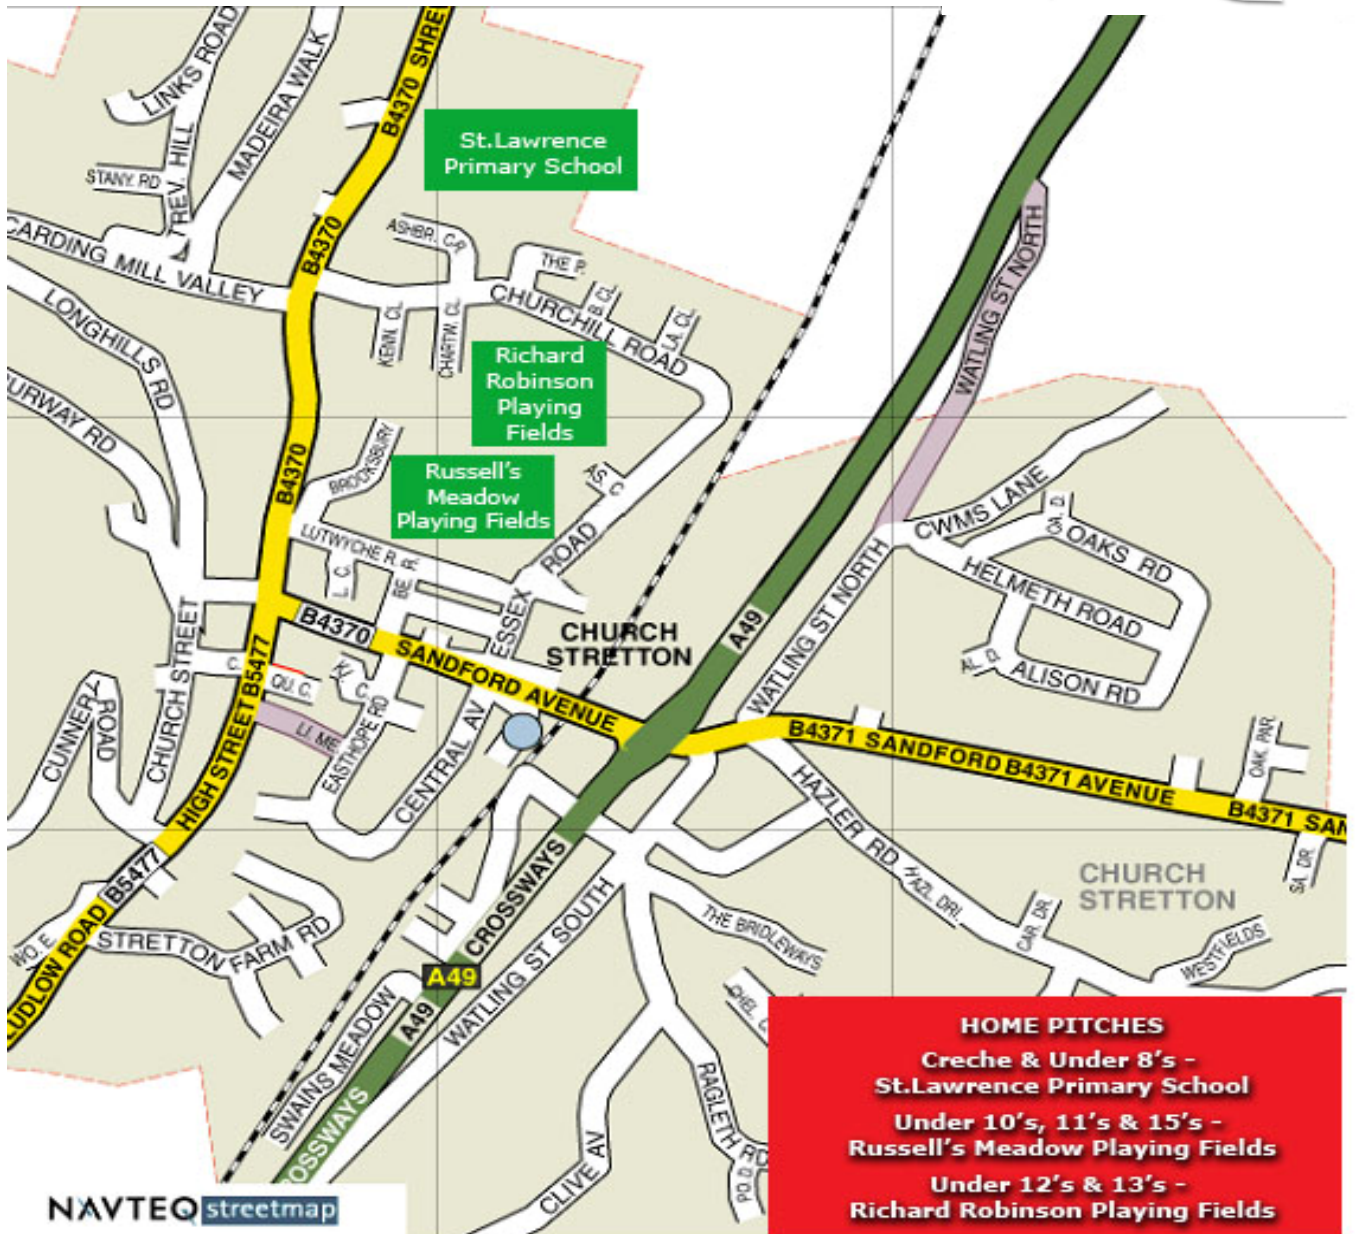

Church Stretton Magpies

Home Pitches

HOME PITCHES
Creche & Under 8's -
St. Lawrence Primary School
Under 10's, 11's & 15's -
Russell's Meadow Playing Fields
Under 12's & 13's -
Richard Robinson Playing Fields

Directions

Approach Church Stretton along the A49
At the Traffic lights (BP Garage) turn into Sandford Avenue - left if coming from Ludlow direction / right if coming from Shrewsbury. Go over the railway bridge.

Then for:

Russell's Meadow

Take second on the right
(Barclays Bank on corner)
Beaumont Road.
Russell's Meadow is opposite
the end of Beaumont Road.
Park on Road.

St Lawrence School

To the top of Sandford Avenue
then turn right and follow the
road out of town, the school &
car park is on your right.

Richard Robinson

Take the first road on the right,
in front of the fire station.
Follow the road round and bear
right into Essex Rd. Keep going
around a corner and the pitches
will appear on your left. Park
on Road